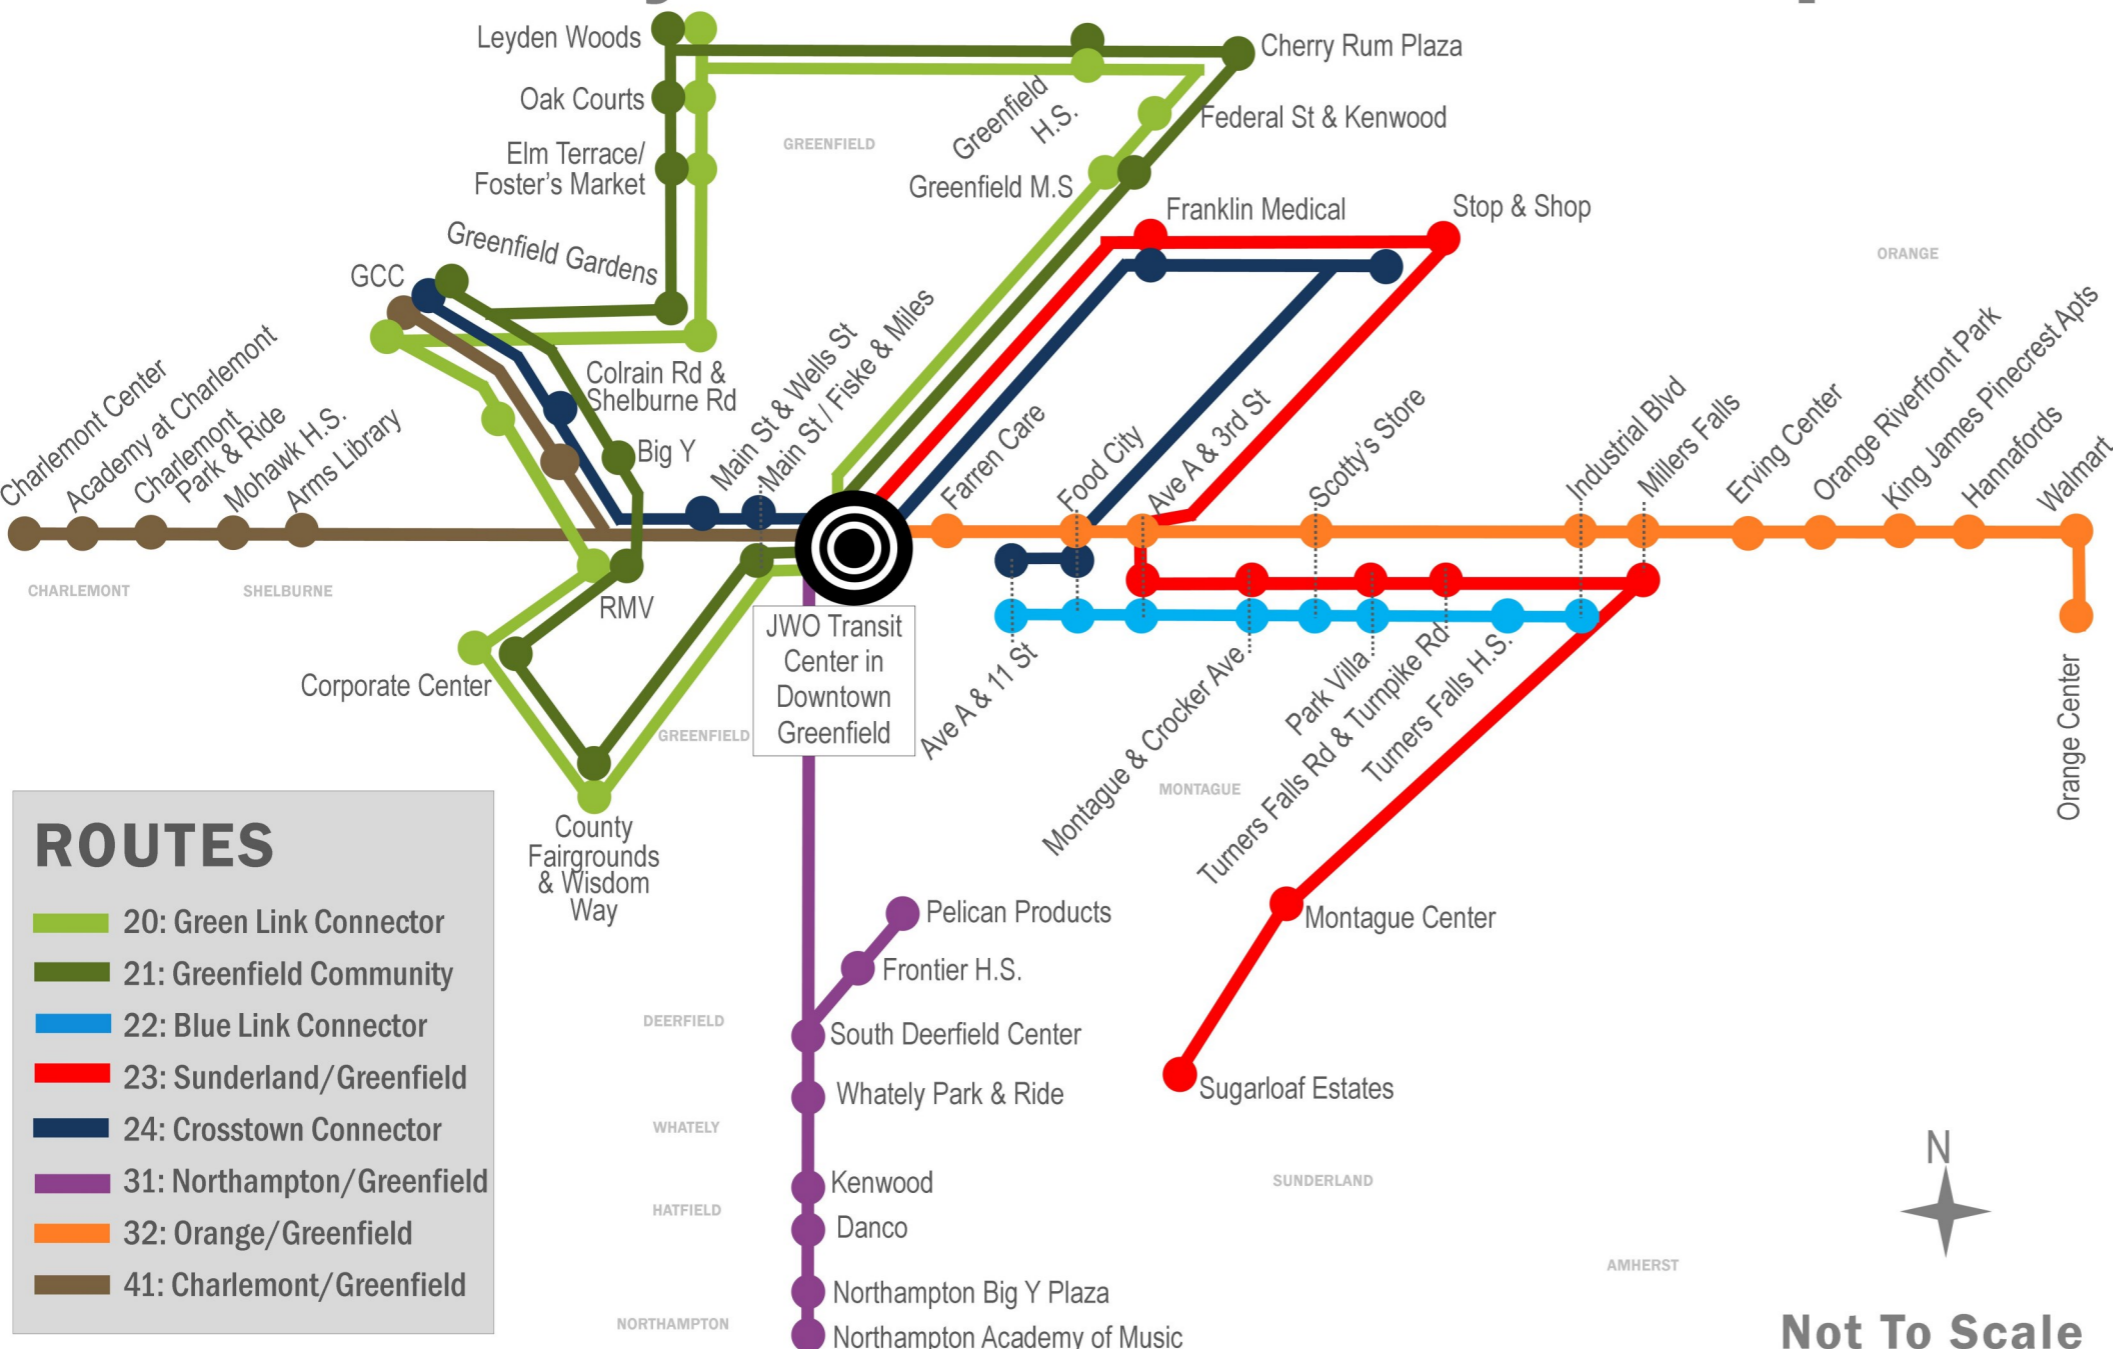

# FRTA Systemwide Route Map

## Northampton/ Greenfield Route

**31**

### ROUTES

- █ 20: Green Link Connector
- █ 21: Greenfield Community
- █ 22: Blue Link Connector
- █ 23: Sunderland/Greenfield
- █ 24: Crosstown Connector
- █ 31: Northampton/Greenfield
- █ 32: Orange/Greenfield
- █ 41: Charlemont/Greenfield

## Northampton / Greenfield Route