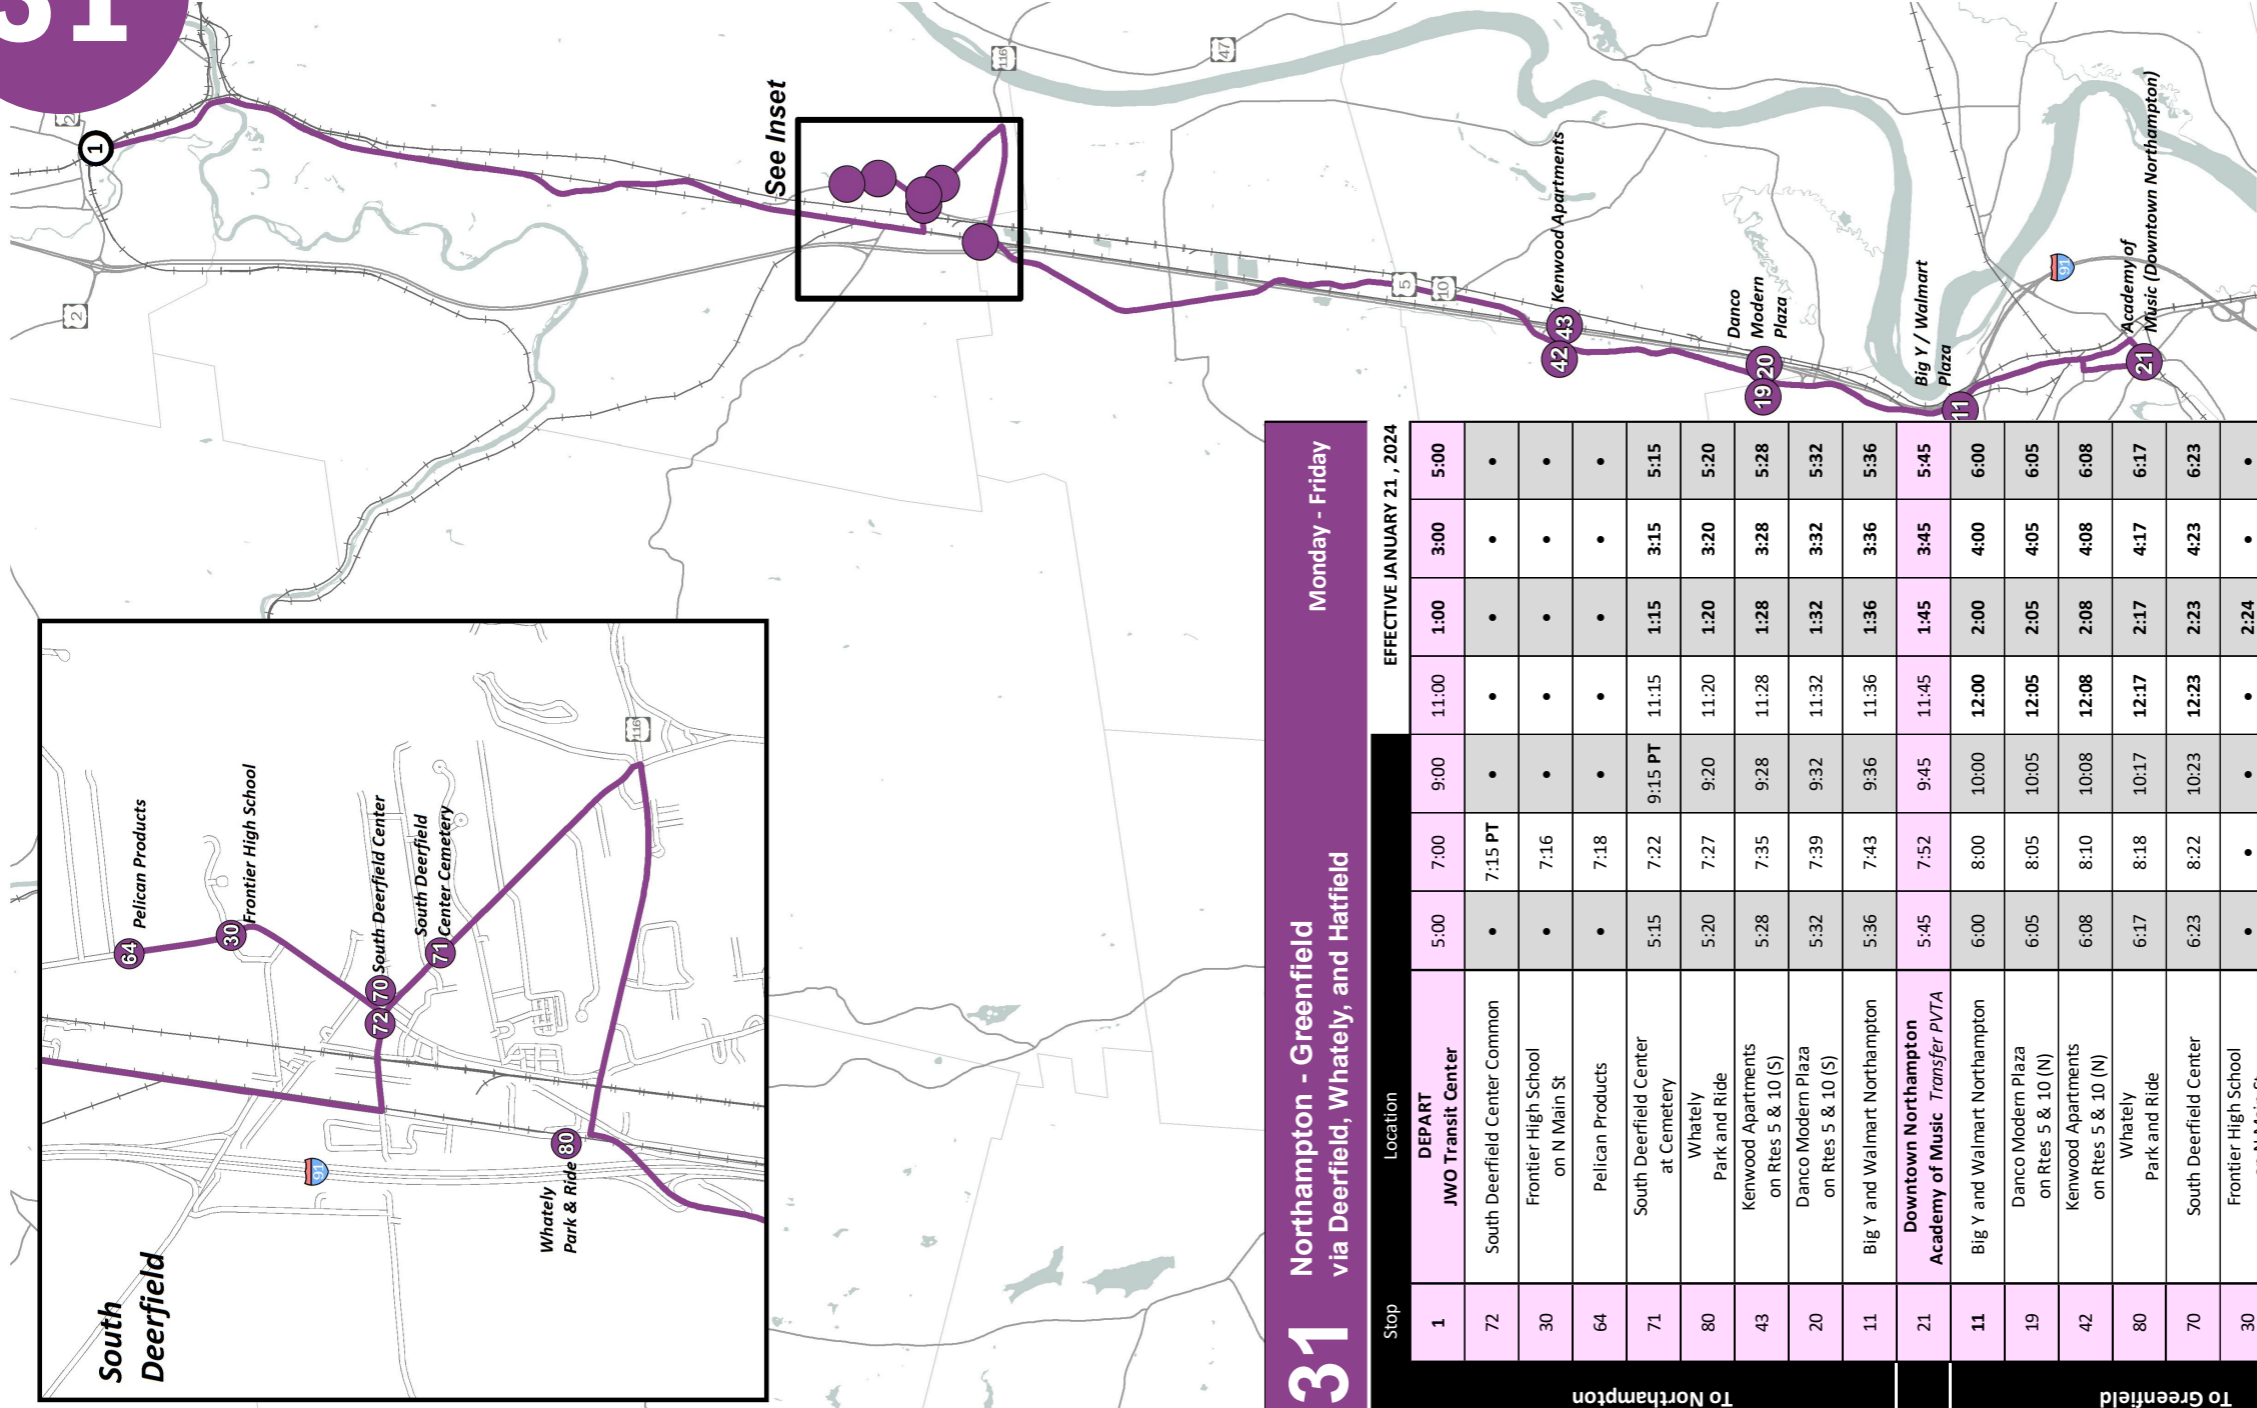

### ROUTES

- █ 20: Green Link Connector
- █ 21: Greenfield Community
- █ 22: Blue Link Connector
- █ 23: Sunderland/Greenfield
- █ 24: Crosstown Connector
- █ 31: Northampton/Greenfield
- █ 32: Orange/Greenfield
- █ 41: Charlemont/Greenfield

## Northampton / Greenfield Route